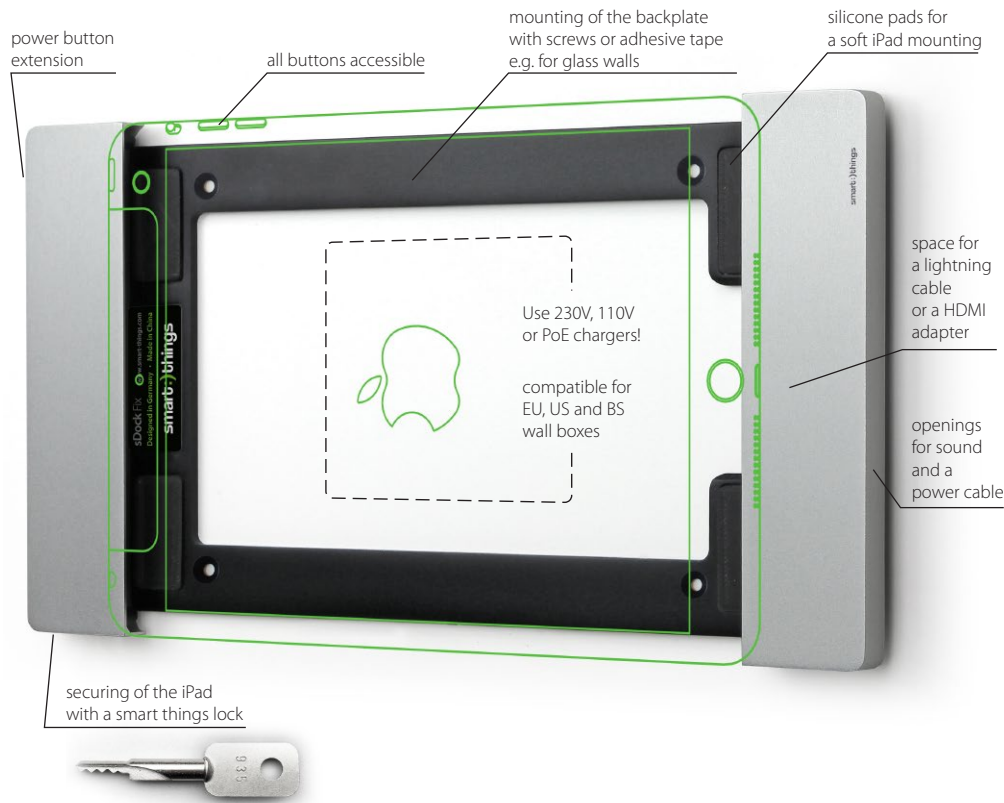

# sDock Fix mini Air Pro

for mobile iPad use cases

s09  
**sDock Fix mini**  
for iPad mini 4

s11  
**sDock Fix Air**  
for iPad Air 1 and 2,  
iPad Pro 9.7", iPad (2017)

s13  
**sDock Fix Pro**  
for iPad Pro 12.9"

# Features

**Lockable.**  
The plug-in lock securely locks the sDock.  
The iPad cannot be removed without a key.  
2 keys are included.

**12mm Size matters.**  
sDock Fix is the slimmest wall mount on the market.

**Glass** So you keep seeing things through!  
The sDock Fix is mounting ready on all glass surfaces.

**Cable management.**  
No visible cables anymore!  
Use our inwall power supply s17 sCharge 8Pin.  
installation video: [www.smart-things.com/sdock-fix](http://www.smart-things.com/sdock-fix)

# Let Your sDock Fix be a ...

Room Manager

Entertainment Center

Smart Home Device  
... or anything else You want.